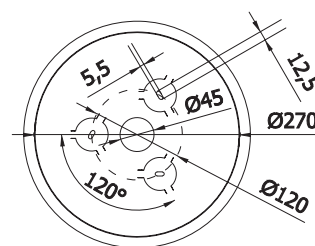

Environment: Indoor - IP20

Materials: Metallo / Metal

Information: Round plate with max 3 fittings

AA01-T-30-03

AA18-T-30-03

PIASTRA ESTERNA / EXTERNAL PLATE

PIASTRA INTERNA / INTERNAL PLATE

Finiture / Finishes