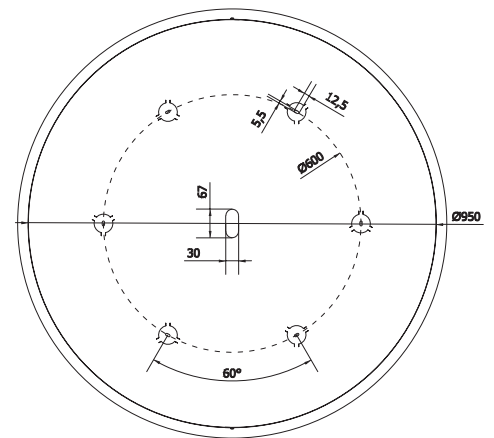

Information: Round plate with max 13 fittings

AA01-T-80-13

AA18-T-80-13

PIASTRA ESTERNA / EXTERNAL PLATE

PIASTRA INTERNA / INTERNAL PLATE

Finiture / Finishes

Bianco
White

Titanio
Titanium

Mounting: a soffitto / ceiling

Environment: Indoor - IP20

Materials: Metallo / Metal

Information: Round plate with max 17 fittings

AA01-T-100-17

AA18-T-100-17

PIASTRA ESTERNA / EXTERNAL PLATE

PIASTRA INTERNA / INTERNAL PLATE