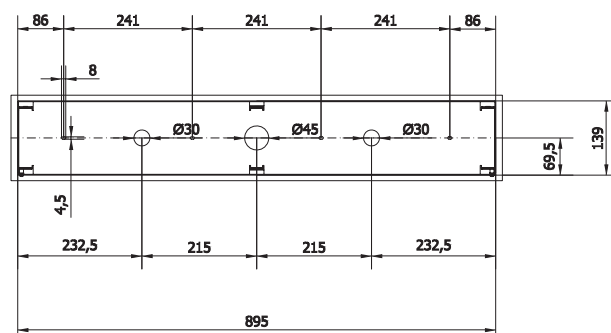

A-Piastre / Plates

TECHNICAL SHEET

AA01-L-92-08 WHITE

Mounting: a soffitto / ceiling

Environment: Indoor - IP20

Materials: Metallo / Metal

Information: Linear plate with max 8 fittings

AA18-L-92-08 TITANIUM

Mounting: a soffitto / ceiling

Environment: Indoor - IP20

Materials: Metallo / Metal

Information: Linear plate with max 8 fittings

AA01-L-92-08

AA18-L-92-08