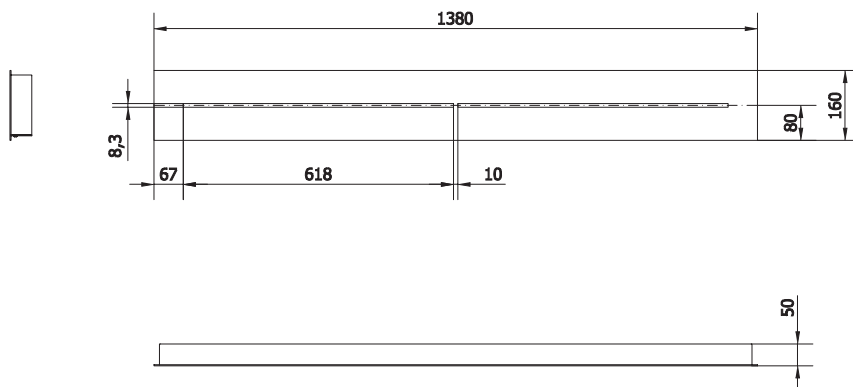

Mounting: a soffitto / ceiling

Environment: Indoor - IP20

Materials: Metallo / Metal

Information: Linear plate with max 8 fittings

AA01-L-138-08

AA18-L-138-08

PIASTRA ESTERNA / EXTERNAL PLATE

PIASTRA INTERNA / INTERNAL PLATE