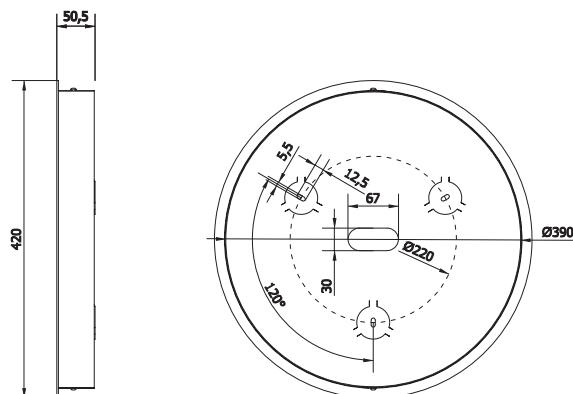

Information: Round plate with max 7 fittings

AA18-T-42-07 TITANIUM

Mounting: a soffitto / ceiling

Environment: Indoor - IP20

Materials: Metallo / Metal

Information: Round plate with max 7 fittings

AA01-T-42-07

AA18-T-42-07

PIASTRA ESTERNA / EXTERNAL PLATE

PIASTRA INTERNA / INTERNAL PLATE

Finiture / Finishes

Bianco
White

Titanio
Titanium

A-Piastre / Plates

TECHNICAL SHEET