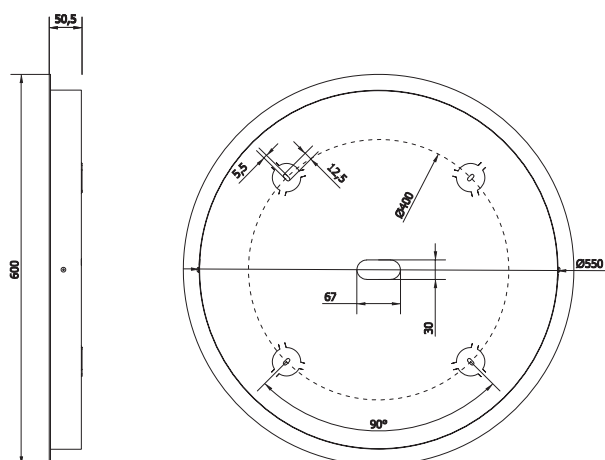

Materials: Metallo / Metal

Information: Round plate with max 7 fittings

AA01-T-60-07

AA18-T-60-07

PIASTRA ESTERNA / EXTERNAL PLATE

PIASTRA INTERNA / INTERNAL PLATE

Finiture / Finishes

Bianco
White