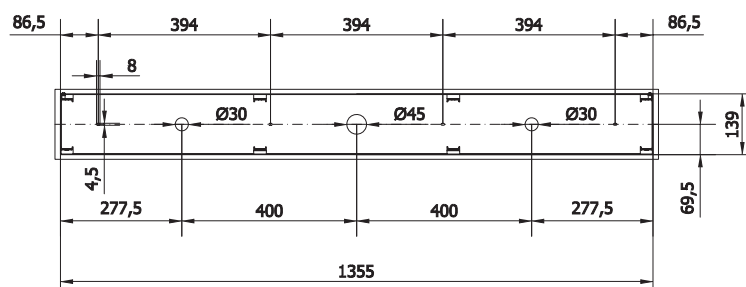

Mounting: a soffitto / ceiling

Environment: Indoor - IP20

Materials: Metallo / Metal

Information: Linear plate with max 8 fittings

AA01-L-138-08

AA18-L-138-08

PIASTRA ESTERNA / EXTERNAL PLATE

PIASTRA INTERNA / INTERNAL PLATE