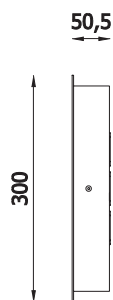

Environment: Indoor - IP20

Materials: Metallo / Metal

Information: Round plate with max 3 fittings

AA01-T-30-03

AA18-T-30-03

PIASTRA ESTERNA / EXTERNAL PLATE

PIASTRA INTERNA / INTERNAL PLATE

Finiture / Finishes