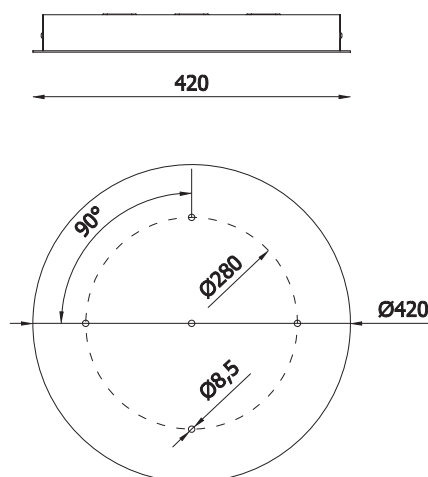

A-Piastre / Plates

TECHNICAL SHEET

AA01-T-42-05 WHITE

Mounting: a soffitto / ceiling

Environment: Indoor - IP20

Materials: Metallo / Metal

Information: Round plate with max 5 fittings

AA18-T-42-05 TITANIUM

Mounting: a soffitto / ceiling

Environment: Indoor - IP20

Materials: Metallo / Metal

Information: Round plate with max 5 fittings

AA01-T-42-05

AA18-T-42-05