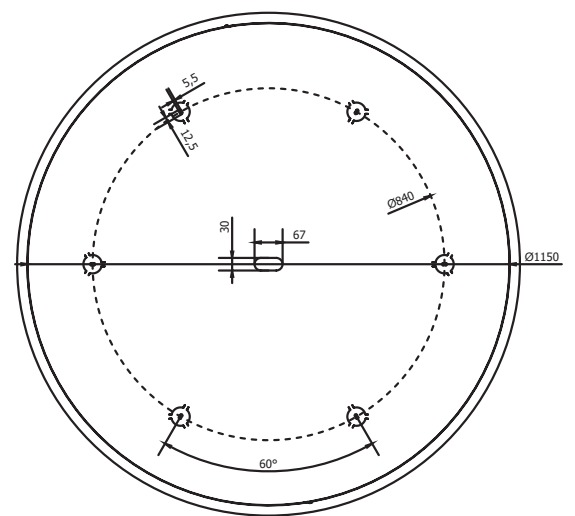

Materials: Metallo / Metal

Information: Round plate with max 41 fittings

AA18-T-120-41 TITANIUM

Mounting: a soffitto / ceiling

Environment: Indoor - IP20

Materials: Metallo / Metal

Information: Round plate with max 41 fittings

AA01-T-120-41

AA18-T-120-41

PIASTRA ESTERNA / EXTERNAL PLATE

PIASTRA INTERNA / INTERNAL PLATE

Finiture / Finishes

Bianco
White

Titanio
Titanium

A-Piastre / Plates