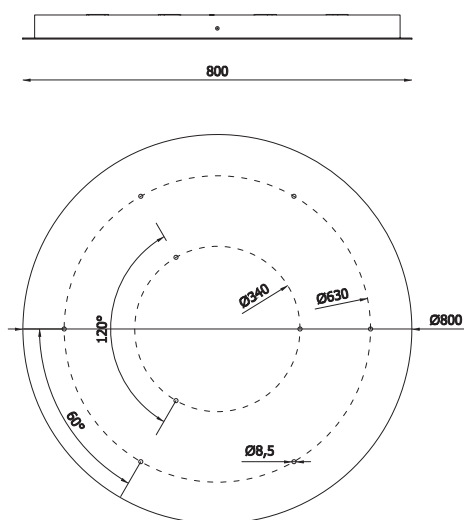

A-Piastre / Plates

TECHNICAL SHEET

AA01-T-80-09 WHITE

Mounting: a soffitto / ceiling

Environment: Indoor - IP20

Materials: Metallo / Metal

Information: Round plate with max 9 fittings

AA18-T-80-09 TITANIUM

Mounting: a soffitto / ceiling

Environment: Indoor - IP20

Materials: Metallo / Metal

Information: Round plate with max 9 fittings

AA01-T-80-09

AA18-T-80-09