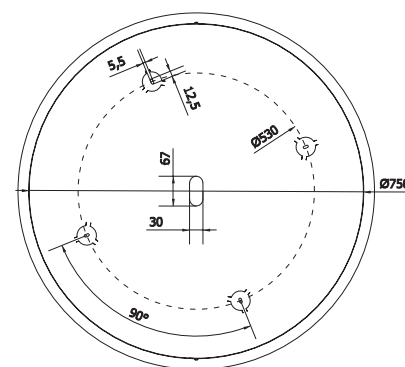

Information: Round plate with max 13 fittings

AA01-T-80-13

AA18-T-80-13

PIASTRA ESTERNA / EXTERNAL PLATE

PIASTRA INTERNA / INTERNAL PLATE

Finiture / Finishes

Bianco
White

Titanio
Titanium