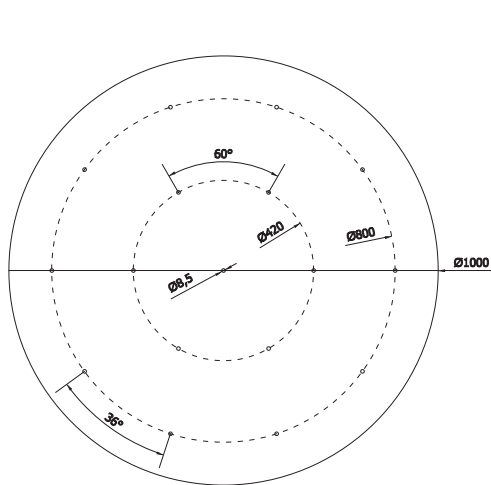

Mounting: a soffitto / ceiling

Environment: Indoor - IP20

Materials: Metallo / Metal

Information: Round plate with max 17 fittings

AA01-T-100-17

AA18-T-100-17

PIASTRA ESTERNA / EXTERNAL PLATE

PIASTRA INTERNA / INTERNAL PLATE