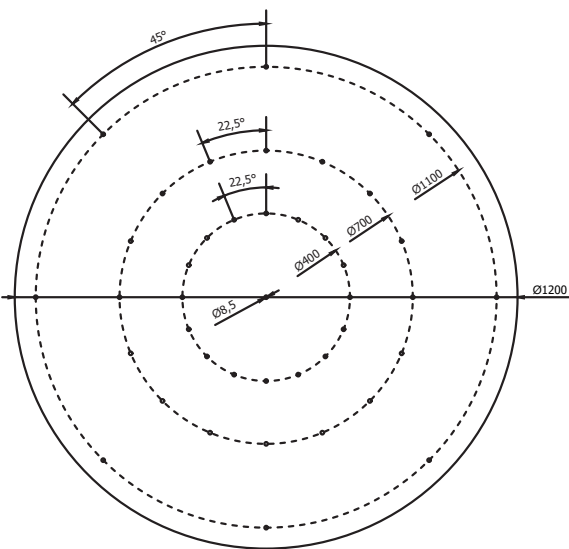

Materials: Metallo / Metal

Information: Round plate with max 41 fittings

AA18-T-120-41 TITANIUM

Mounting: a soffitto / ceiling

Environment: Indoor - IP20

Materials: Metallo / Metal

Information: Round plate with max 41 fittings

AA01-T-120-41

AA18-T-120-41

PIASTRA ESTERNA / EXTERNAL PLATE

PIASTRA INTERNA / INTERNAL PLATE

Finiture / Finishes

Bianco
White

Titanio
Titanium

A-Piastre / Plates