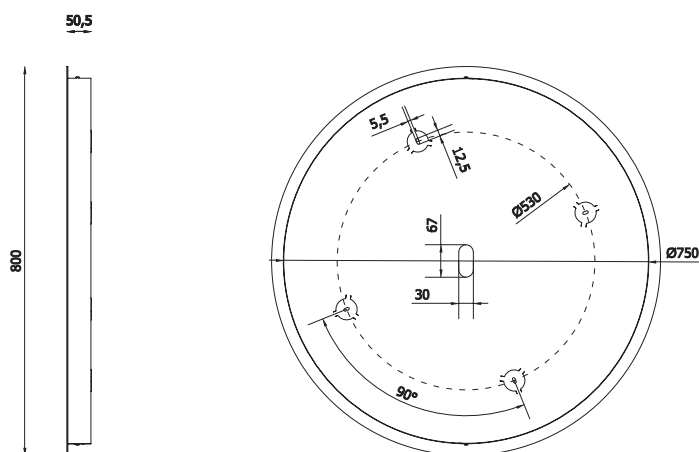

AA18-T-80-09 TITANIUM

Mounting: a soffitto / ceiling

Environment: Indoor - IP20

Materials: Metallo / Metal

Information: Round plate with max 9 fittings

AA01-T-80-09

AA18-T-80-09

PIASTRA ESTERNA / EXTERNAL PLATE