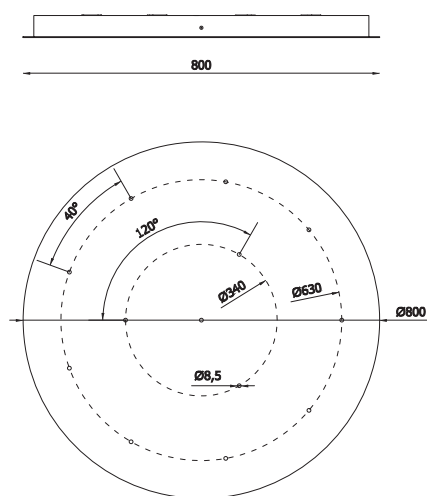

PIASTRA INTERNA / INTERNAL PLATE

Finiture / Finishes

Bianco
White

Titanio
Titanium

A-Piastre / Plates

TECHNICAL SHEET

AA01-T-80-13 WHITE

Mounting: a soffitto / ceiling

Information: Round plate with max 13 fittings

AA01-T-80-13

AA18-T-80-13

PIASTRA ESTERNA / EXTERNAL PLATE

PIASTRA INTERNA / INTERNAL PLATE

Finiture / Finishes

Bianco
White

Titanio
Titanium