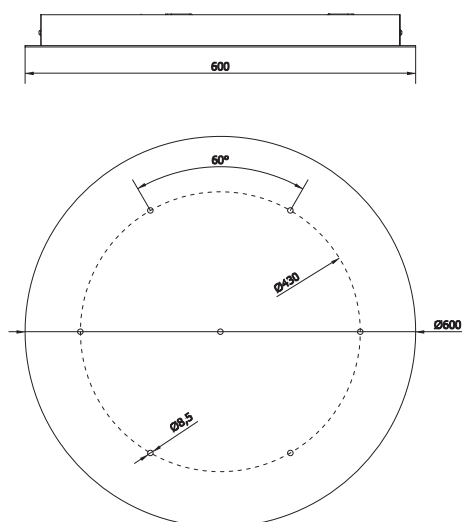

AA18-T-42-07

PIASTRA ESTERNA / EXTERNAL PLATE

PIASTRA INTERNA / INTERNAL PLATE

Finiture / Finishes

Bianco
White

Titanio
Titanium

A-Piastre / Plates

TECHNICAL SHEET

Materials: Metallo / Metal

Information: Round plate with max 7 fittings

AA01-T-60-07

AA18-T-60-07

PIASTRA ESTERNA / EXTERNAL PLATE

PIASTRA INTERNA / INTERNAL PLATE

Finiture / Finishes

Bianco
White