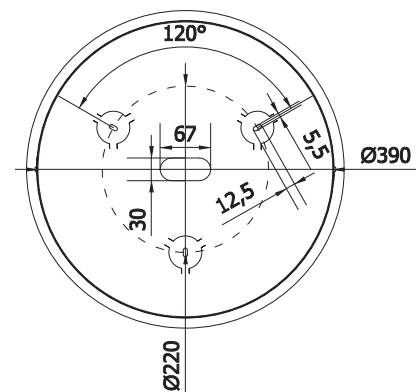

PIASTRA INTERNA / INTERNAL PLATE