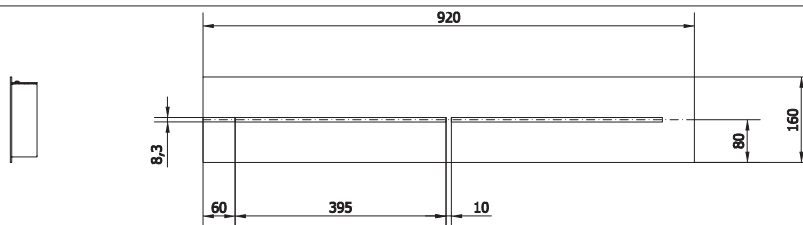

Environment: Indoor - IP20

Materials: Metallo / Metal

Information: Linear plate with max 8 fittings

AA01-L-92-08

AA18-L-92-08

Finiture / Finishes

Bianco
White

Titanio
Titanium