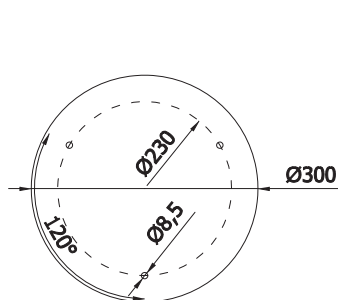

Environment: Indoor - IP20

Materials: Metallo / Metal

Information: Round plate with max 3 fittings

AA01-T-30-03

AA18-T-30-03

PIASTRA ESTERNA / EXTERNAL PLATE

PIASTRA INTERNA / INTERNAL PLATE

Finiture / Finishes